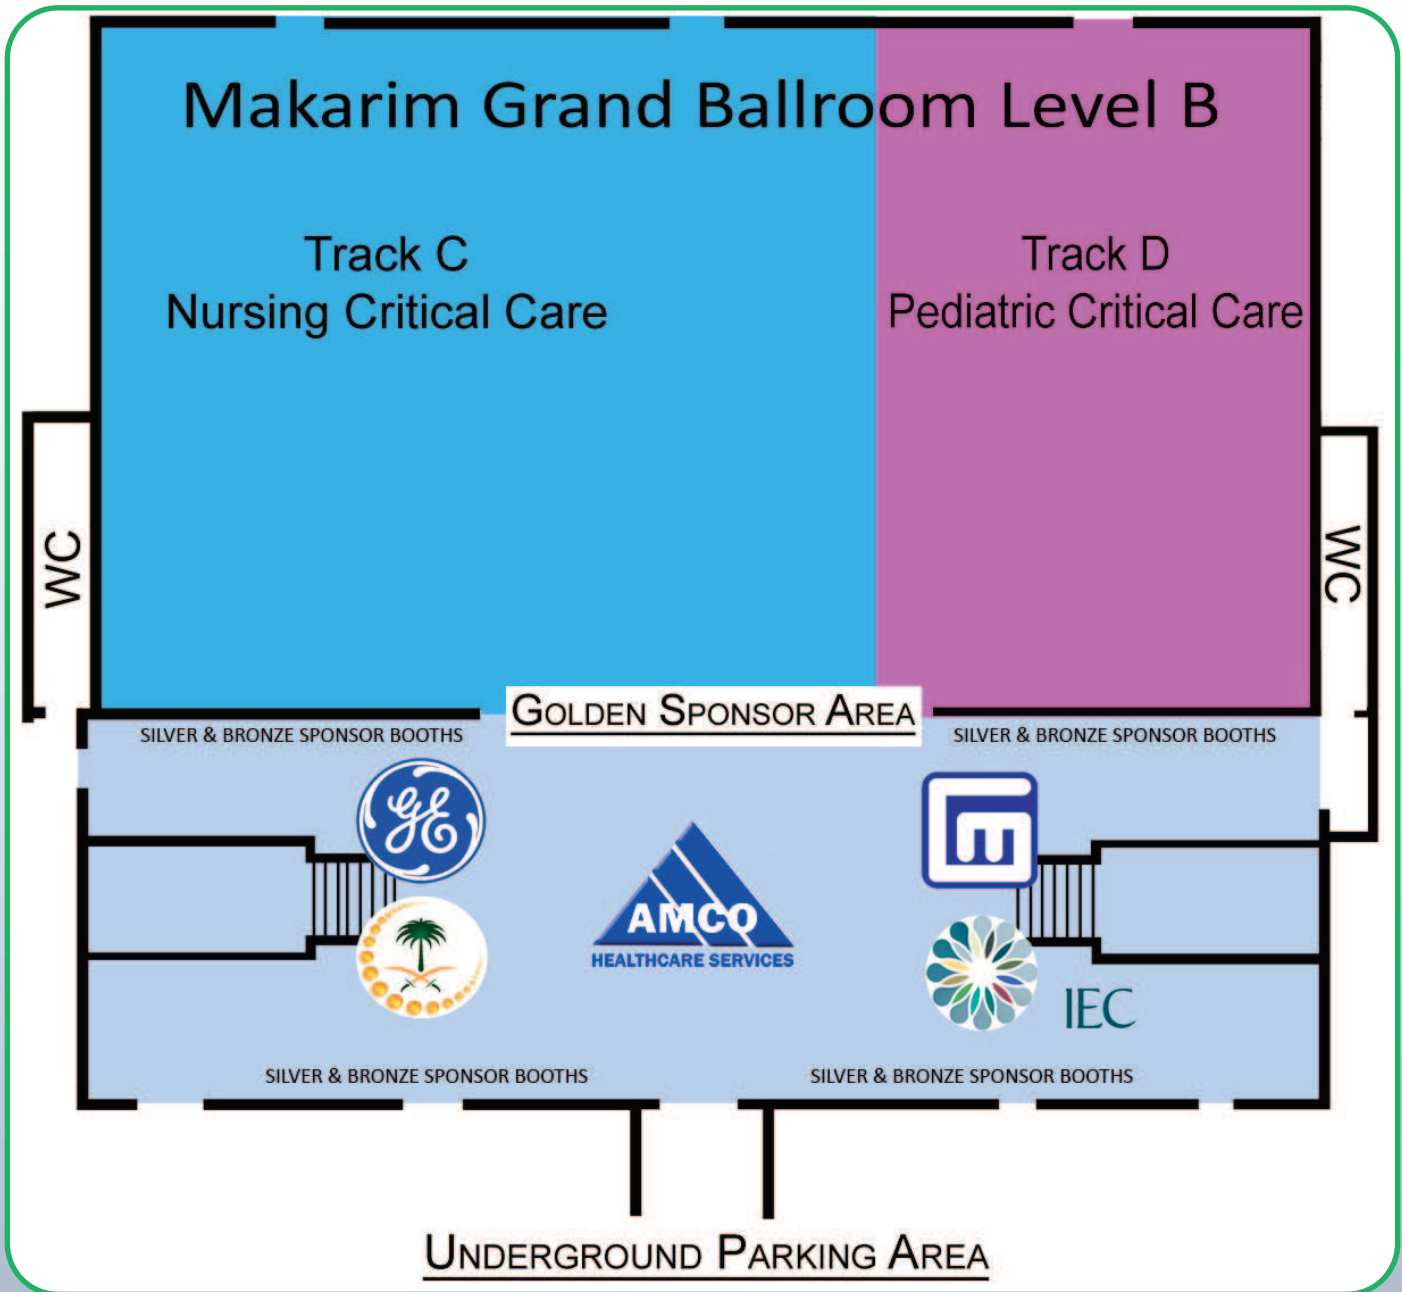

Makarim Grand Ballroom Level A

Track A
Adult Critical Care

Track B
Adult Critical Care

PLATINUM SPONSORS

Silver and Bronze Sponsor Booths

Silver and Bronze Sponsor Booths

SCCS 2011

1 RIYADH